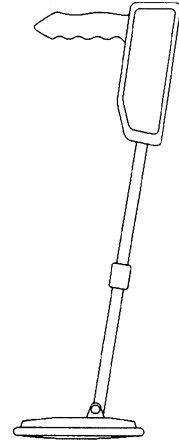

RD312 Buried Metal Cover Locator Technical Specification

Description	Precision metal cover locator
Part No.	10/RD312
Physical	
Construction	Head/Housing: High impact ABS mid grey plastic for mechanical strength. Stem: 22 mm aluminium tube. Weatherproof to NEMA 3R and IP54.
Ruggedness	Withstands 1 m (3 ft) drops onto concrete.
Dimensions	78 x 25 x 10 cm (28 x 10 x 4 in).
Shipping Box Size	79 x 26 x 14 cm (31 x 10.2 x 5.5 in).
Weight	1 kg (2.2 lb).
Shipping Weight	2 kg (4.4 lb).

Operating Modes

Description	Mode
Green button	'On'/sensitivity/reset
Red button	'Off'

Locate Range

Absolute limits of location range cannot be accurately specified. As a guide the RD312 will detect buried metal covers to the following depths:

Description	Size	Depth
Manhole cover	63 cm (25 in)	To 76 cm (30 in)
Valve box	15 cm (6 in)	To 41 cm (16 in)
Plastic valve box (locatable)	10 cm (4 in)	To 20 cm (8 in)

Audio Indication

Varying pitch tone from loudspeaker. Highest pitch indicates maximum response over target. The use of optional headphones disables the weatherproof loudspeaker. Audio battery 'OK' indication.